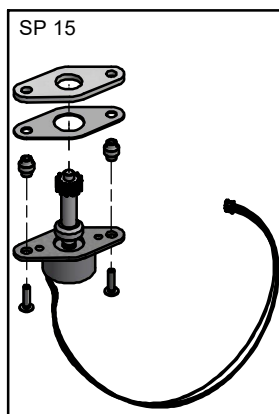

Spare parts & Accessories: Scan 67 1600 mm

Date: 05-03-2024   Constructed /Changed by: SR

Drawing number: 90067103

SCAN A/S
DK-5492 Vissenbjerg©