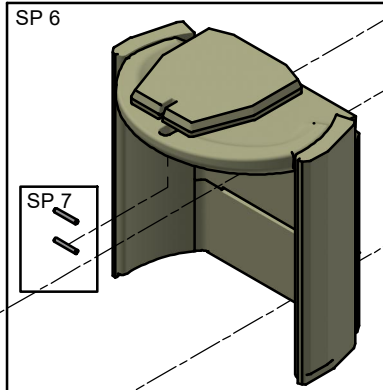

Date: 05-03-2024	Constructed /Changed by: SR
Drawing number: 90067103	

SCAN A/S
DK-5492 Vissenbjerg©