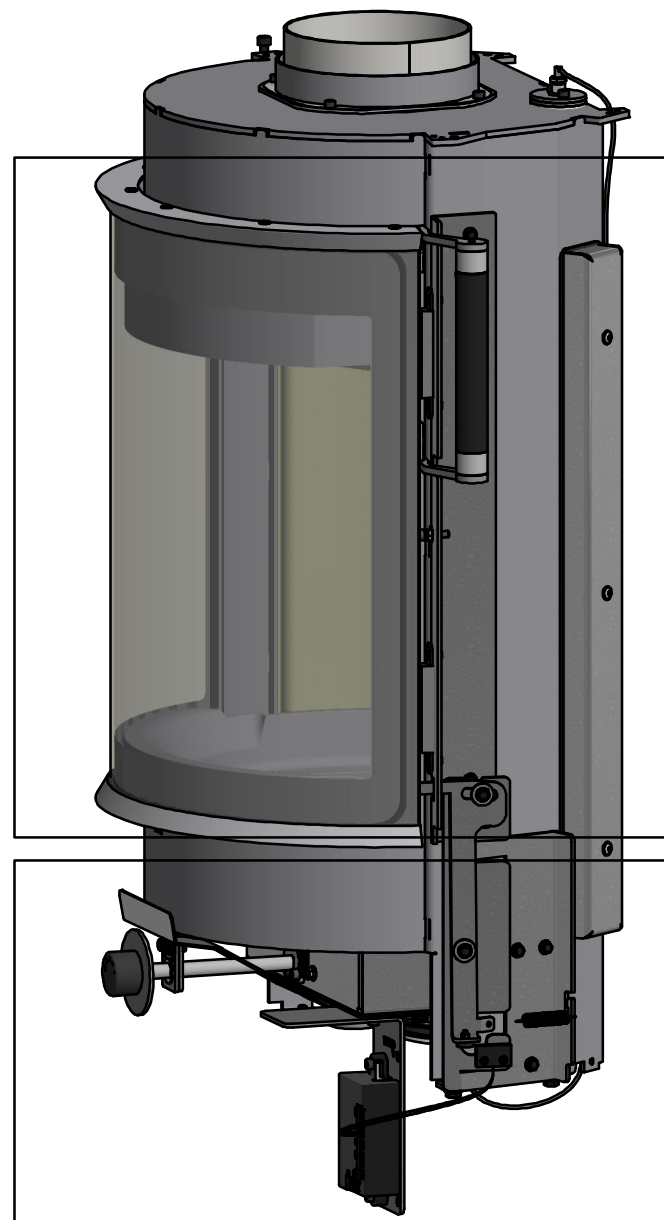

Date: 05-03-2024	Constructed /Changed by: SR
Drawing number: 90067103	

SCAN A/S
DK-5492 Vissenbjerg©

Spare parts & Accessories: Scan 67 1600 mm

Page 3

Page 4

Page 5

Date: 05-03-2024

Constructed /Changed by: SR

Drawing number: 90067103

SCAN A/S
DK-5492 Vissenbjerg©

Spare parts & Accessories: Scan 67 1600 mm

Date: 05-03-2024	Constructed /Changed by: SR
Drawing number: 90067103	

SCAN A/S
DK-5492 Vissenbjerg©

Date: 05-03-2024	Constructed /Changed by: SR
Drawing number: 90067103	

SCAN A/S
DK-5492 Vissenbjerg©

Spare parts & Accessories: Scan 67 1600 mm

Date: 05-03-2024 Constructed /Changed by: SR

Drawing number: 90067103

SCAN A/S
DK-5492 Vissenbjerg©

Spare parts & Accessories: Scan 67 1600 mm

Date: 05-03-2024

Constructed /Changed by: SR

Drawing number: 90067103

SCAN A/S
DK-5492 Vissenbjerg©

Spare parts & Accessories: Scan 67 1000 mm

SPARE PART:	NAME:	SALES NO.:
SP 28	Cover for topplate, BP	51063063
SP 29	Top plate, BP	51063059
SP 30	Side mantle, left 1600 mm, BP	51063073
SP 31	Side mantle, right 1600 mm, BP	51063074
SP 32	Front mantle top 1600 mm, BP	51063081
SP 33	Top cover for base, BP	51063060
SP 34	Front mantle bottom 1600 mm, BP	51063087
SP 35	Backplate complete 1600 mm, BP	51063093
SP 36	USB-C panel mounted	51063101
SP 37	Rubber grommet Mold-0031, 6 pcs.	51063946
SP 38	Silicone tube Ø4/Ø8x11, 10 pcs.	12062225
SP 39	Adjustment screw 19x19 - M8 x 30, 4 pcs.	51046856
SP 40	Screw and bolt kit	51063061