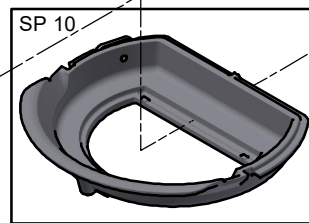

Drawing number: 90067103

SCAN A/S
DK-5492 Vissenbjerg©

Spare parts & Accessories: Scan 67 1600 mm

Date: 05-03-2024	Constructed /Changed by: SR
Drawing number: 90067103	

SCAN A/S
DK-5492 Vissenbjerg©

Date: 05-03-2024	Constructed /Changed by: SR
Drawing number: 90067103	