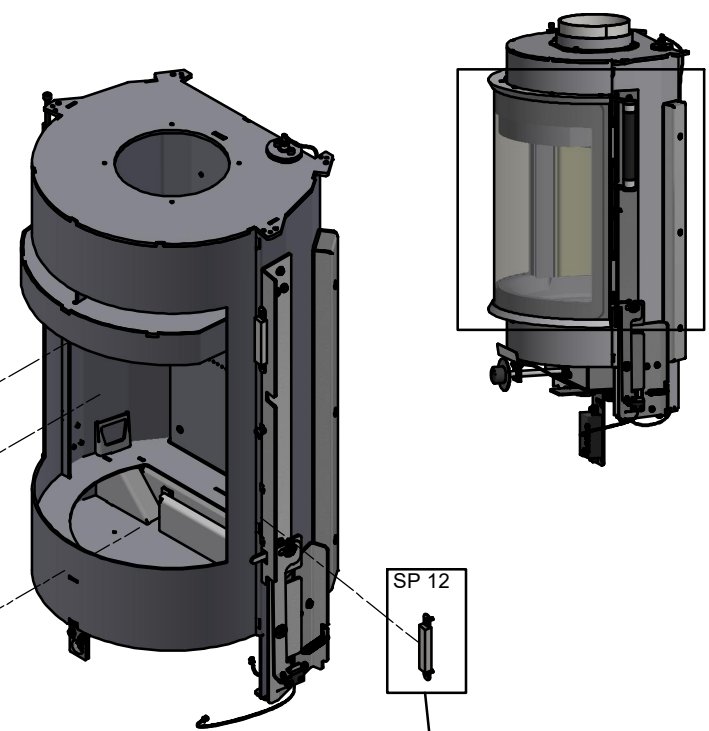

Drawing number: 90067103

SCAN A/S
DK-5492 Vissenbjerg©

Spare parts & Accessories: Scan 67 1600 mm

Date: 05-03-2024	Constructed /Changed by: SR
Drawing number: 90067103	

SCAN A/S
DK-5492 Vissenbjerg©

Date: 05-03-2024	Constructed /Changed by: SR
Drawing number: 90067103	

Date: 05-03-2024

Constructed /Changed by: SR

Drawing number: 90067103

SCAN A/S
DK-5492 Vissenbjerg©

Spare parts & Accessories: Scan 67 1000 mm

SPARE PART:	NAME:	SALES NO.:
SP 28	Cover for topplate, BP	51063063
SP 29	Top plate, BP	51063059
SP 30	Side mantle, left 1600 mm, BP	51063073
SP 31	Side mantle, right 1600 mm, BP	51063074
SP 32	Front mantle top 1600 mm, BP	51063081
SP 33	Top cover for base, BP	51063060
SP 34	Front mantle bottom 1600 mm, BP	51063087
SP 35	Backplate complete 1600 mm, BP	51063093
SP 36	USB-C panel mounted	51063101
SP 37	Rubber grommet Mold-0031, 6 pcs.	51063946
SP 38	Silicone tube Ø4/Ø8x11, 10 pcs.	12062225
SP 39	Adjustment screw 19x19 - M8 x 30, 4 pcs.	51046856
SP 40	Screw and bolt kit	51063061