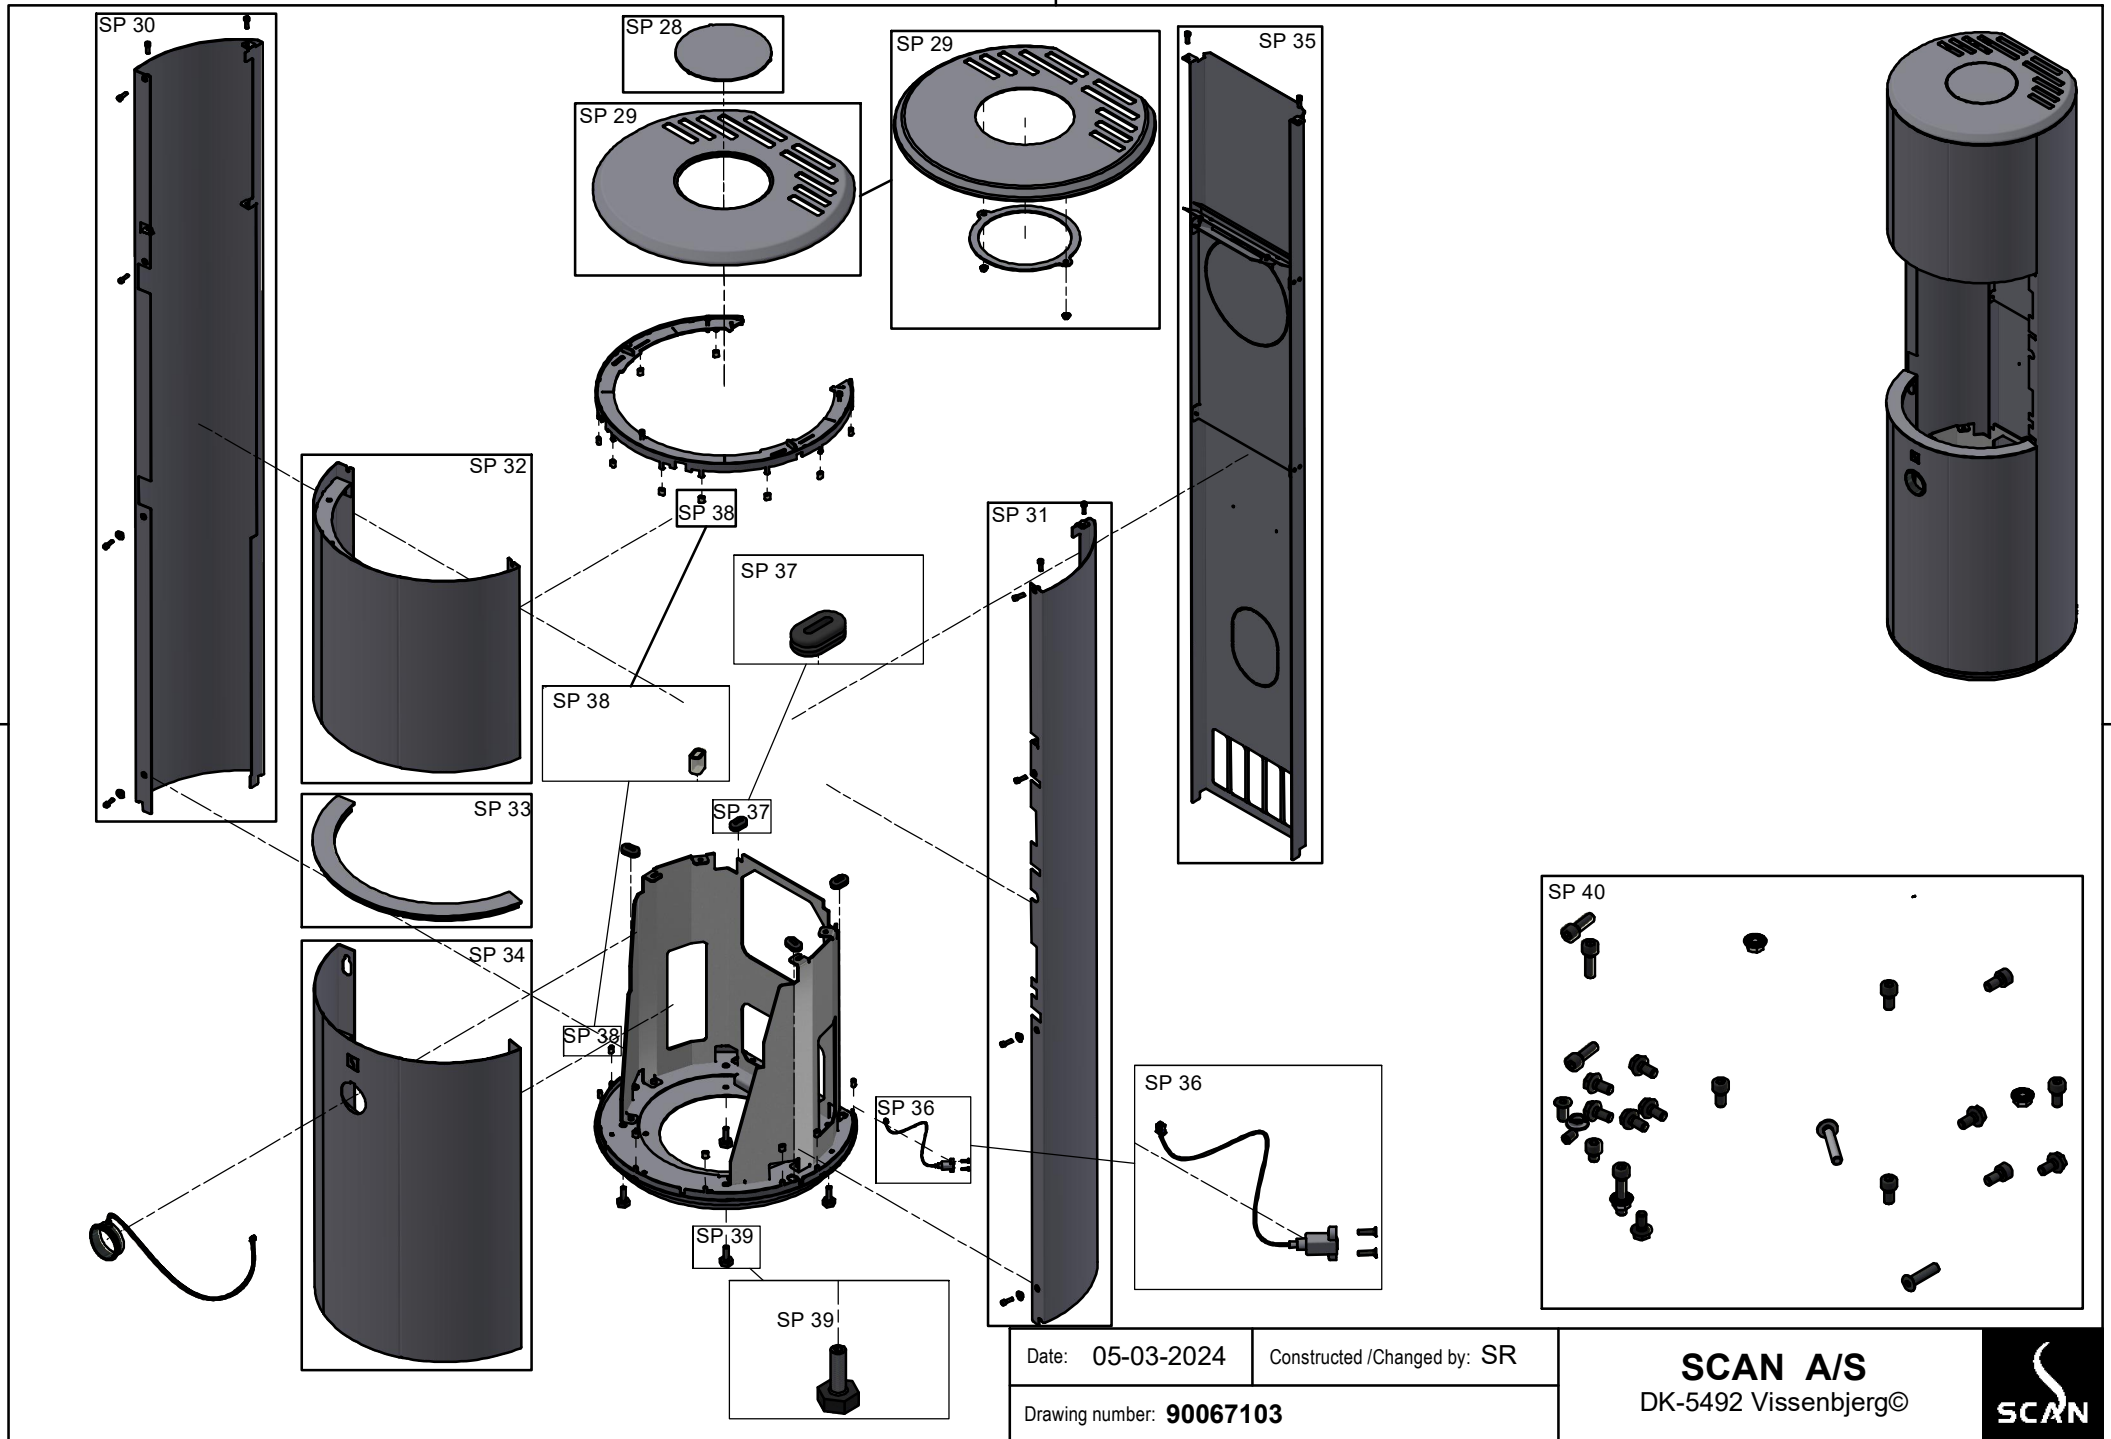

Spare parts & Accessories: Scan 67 1600 mm

Date: 05-03-2024   Constructed /Changed by: SR

Drawing number: 90067103