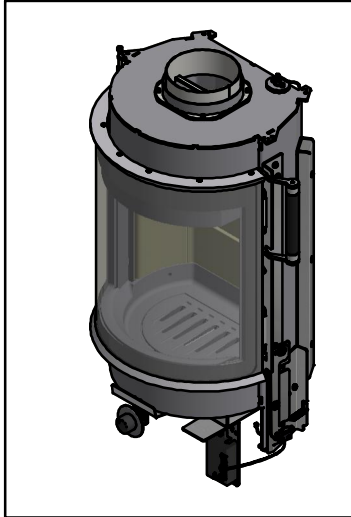

Korpus

Page: 3 - 5

Mantle

Page: 7

Door

Page: 6

Accessories

Page: 8

Date: 05-03-2024	Constructed /Changed by: SR
Drawing number: 90067103	

SCAN A/S
DK-5492 Vissenbjerg©

Spare parts & Accessories: Scan 67 1600 mm

Page 3

Page 4

Page 5

Date: 05-03-2024

Constructed /Changed by: SR

SCAN A/S
DK-5492 Vissenbjerg©

Spare parts & Accessories: Scan 67 1600 mm

Date: 05-03-2024 Constructed /Changed by: SR

Drawing number: 90067103

SCAN A/S
DK-5492 Vissenbjerg©

Spare parts & Accessories: Scan 67 1600 mm

Date: 05-03-2024

Constructed /Changed by: SR

Drawing number: 90067103

SCAN A/S
DK-5492 Vissenbjerg©

Spare parts & Accessories: Scan 67 1000 mm

SPARE PART:	NAME:	SALES NO.:
SP 28	Cover for topplate, BP	51063063
SP 29	Top plate, BP	51063059
SP 30	Side mantle, left 1600 mm, BP	51063073
SP 31	Side mantle, right 1600 mm, BP	51063074
SP 32	Front mantle top 1600 mm, BP	51063081
SP 33	Top cover for base, BP	51063060
SP 34	Front mantle bottom 1600 mm, BP	51063087
SP 35	Backplate complete 1600 mm, BP	51063093
SP 36	USB-C panel mounted	51063101
SP 37	Rubber grommet Mold-0031, 6 pcs.	51063946
SP 38	Silicone tube Ø4/Ø8x11, 10 pcs.	12062225
SP 39	Adjustment screw 19x19 - M8 x 30, 4 pcs.	51046856
SP 40	Screw and bolt kit	51063061