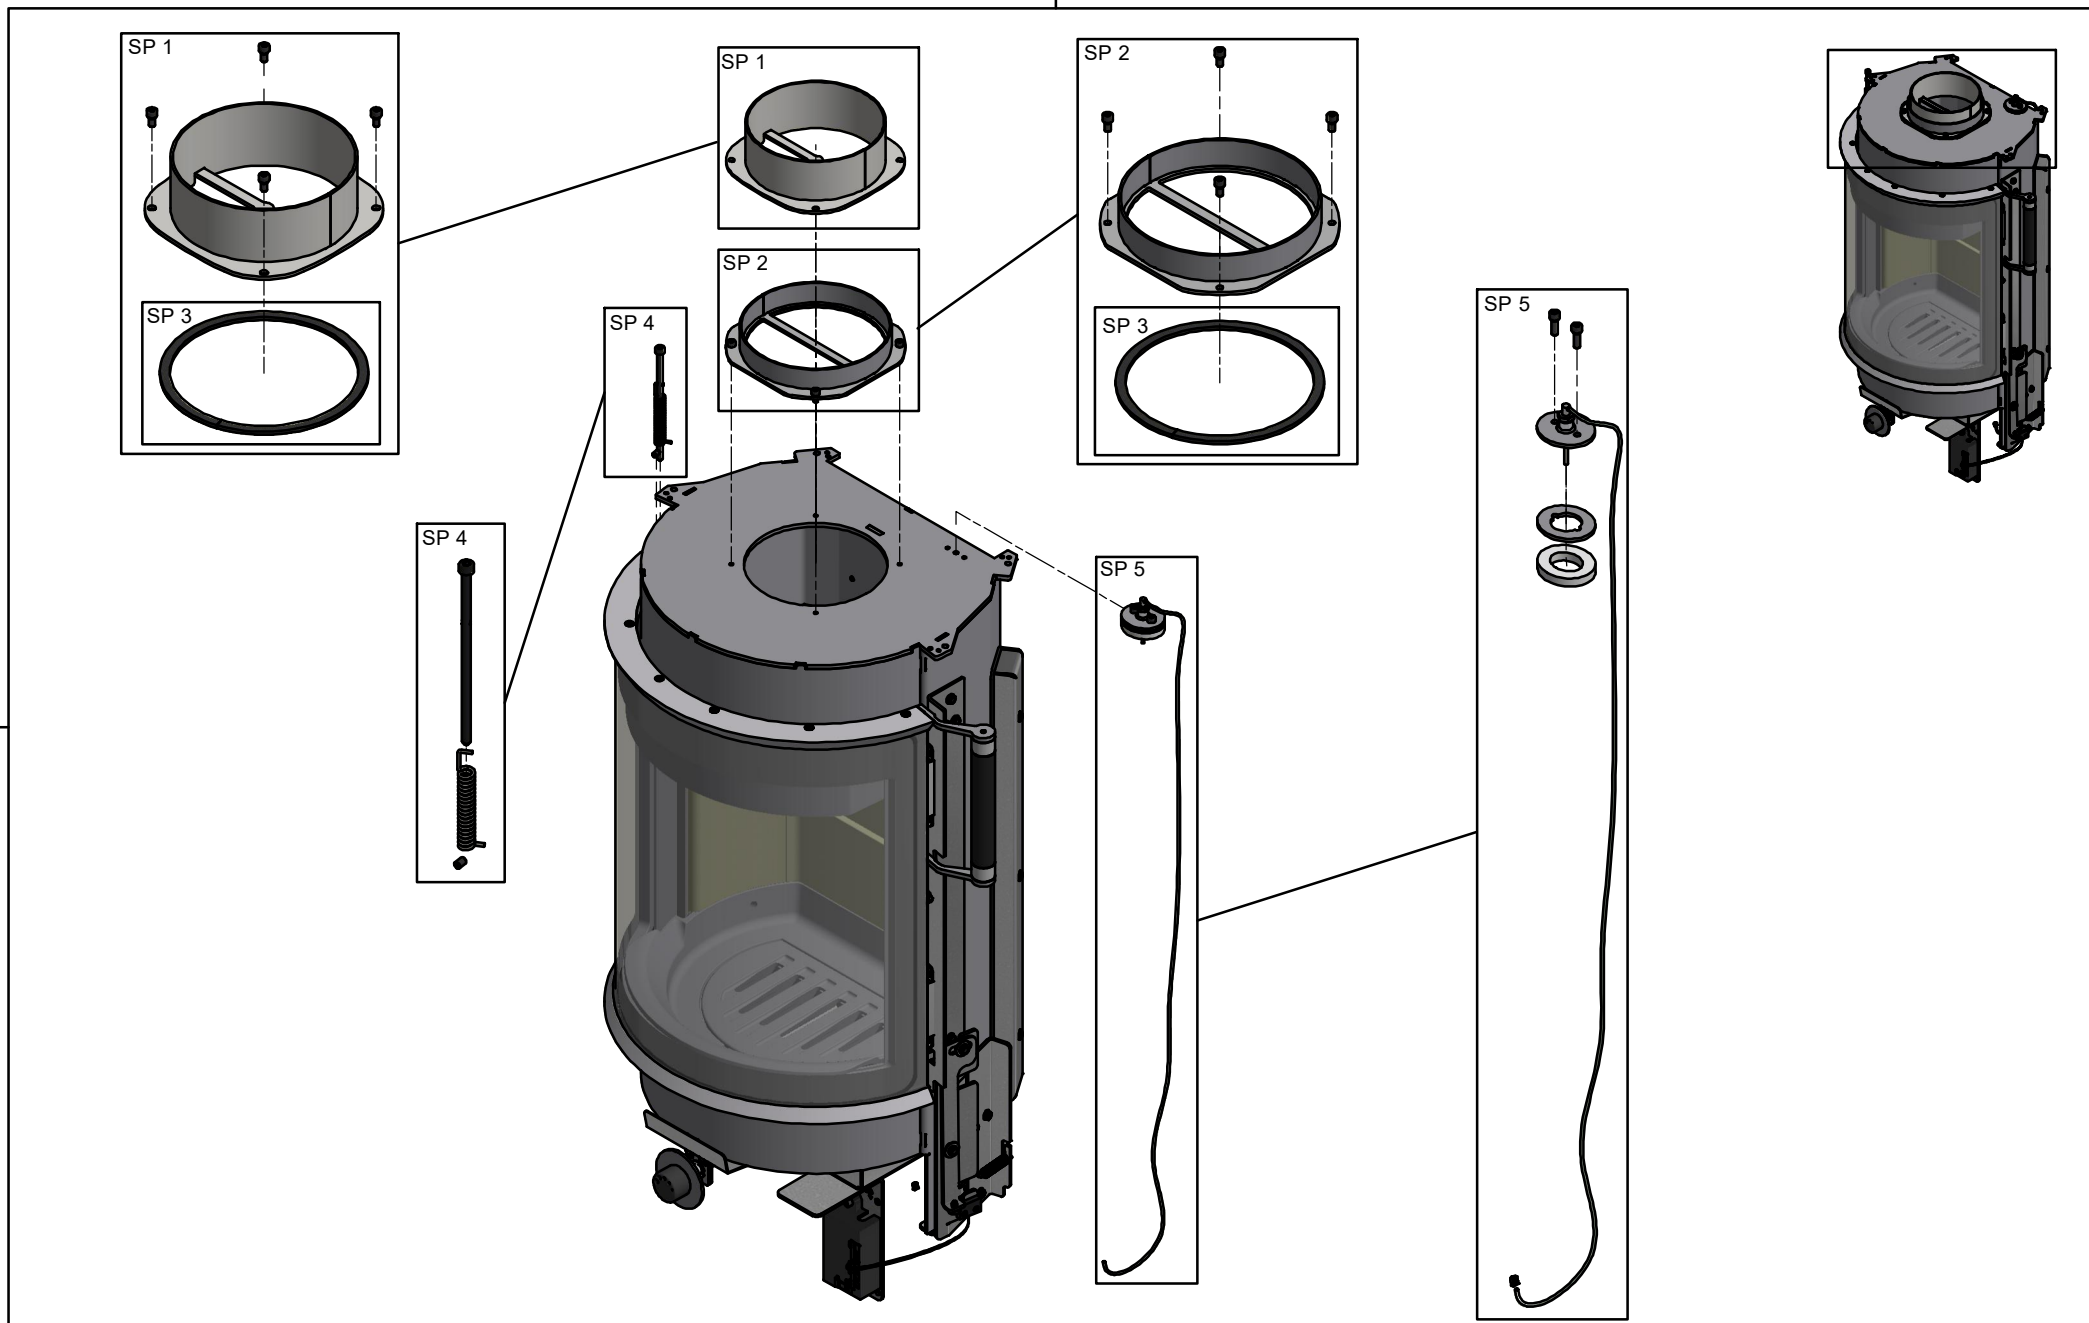

Date: 05-03-2024	Constructed /Changed by: SR
Drawing number: 90067103	

SCAN A/S
DK-5492 Vissenbjerg©

Spare parts & Accessories: Scan 67 1600 mm

Page 3

Page 4

Page 5

Date: 05-03-2024

Constructed /Changed by: SR

Drawing number: 90067103

SCAN A/S
DK-5492 Vissenbjerg©

Spare parts & Accessories: Scan 67 1600 mm

Date: 05-03-2024	Constructed /Changed by: SR
Drawing number: 90067103	

SCAN A/S
DK-5492 Vissenbjerg©

Date: 05-03-2024	Constructed /Changed by: SR
Drawing number: 90067103	

SCAN A/S
DK-5492 Vissenbjerg©

Spare parts & Accessories: Scan 67 1600 mm

Date: 05-03-2024 Constructed /Changed by: SR

Drawing number: 90067103

SCAN A/S
DK-5492 Vissenbjerg©

Spare parts & Accessories: Scan 67 1600 mm

Date: 05-03-2024

Constructed /Changed by: SR

Drawing number: 90067103

SCAN A/S
DK-5492 Vissenbjerg©

Spare parts & Accessories: Scan 67 1000 mm

SPARE PART:	NAME:	SALES NO.:
SP 28	Cover for topplate, BP	51063063
SP 29	Top plate, BP	51063059
SP 30	Side mantle, left 1600 mm, BP	51063073
SP 31	Side mantle, right 1600 mm, BP	51063074
SP 32	Front mantle top 1600 mm, BP	51063081
SP 33	Top cover for base, BP	51063060
SP 34	Front mantle bottom 1600 mm, BP	51063087
SP 35	Backplate complete 1600 mm, BP	51063093
SP 36	USB-C panel mounted	51063101
SP 37	Rubber grommet Mold-0031, 6 pcs.	51063946
SP 38	Silicone tube Ø4/Ø8x11, 10 pcs.	12062225
SP 39	Adjustment screw 19x19 - M8 x 30, 4 pcs.	51046856
SP 40	Screw and bolt kit	51063061