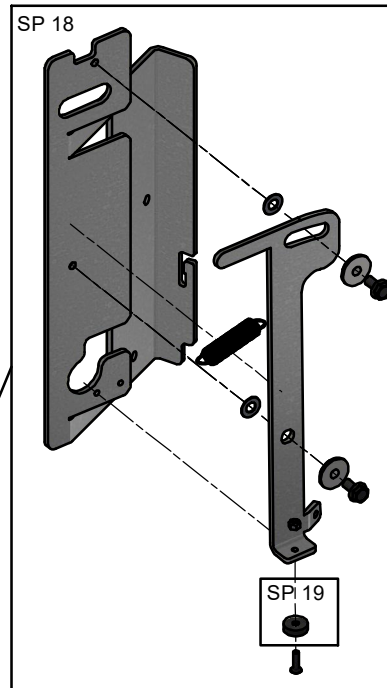

Spare parts & Accessories: Scan 67 1600 mm

Date: 05-03-2024   Constructed /Changed by: SR

Drawing number: 90067103

SCAN A/S
DK-5492 Vissenbjerg©