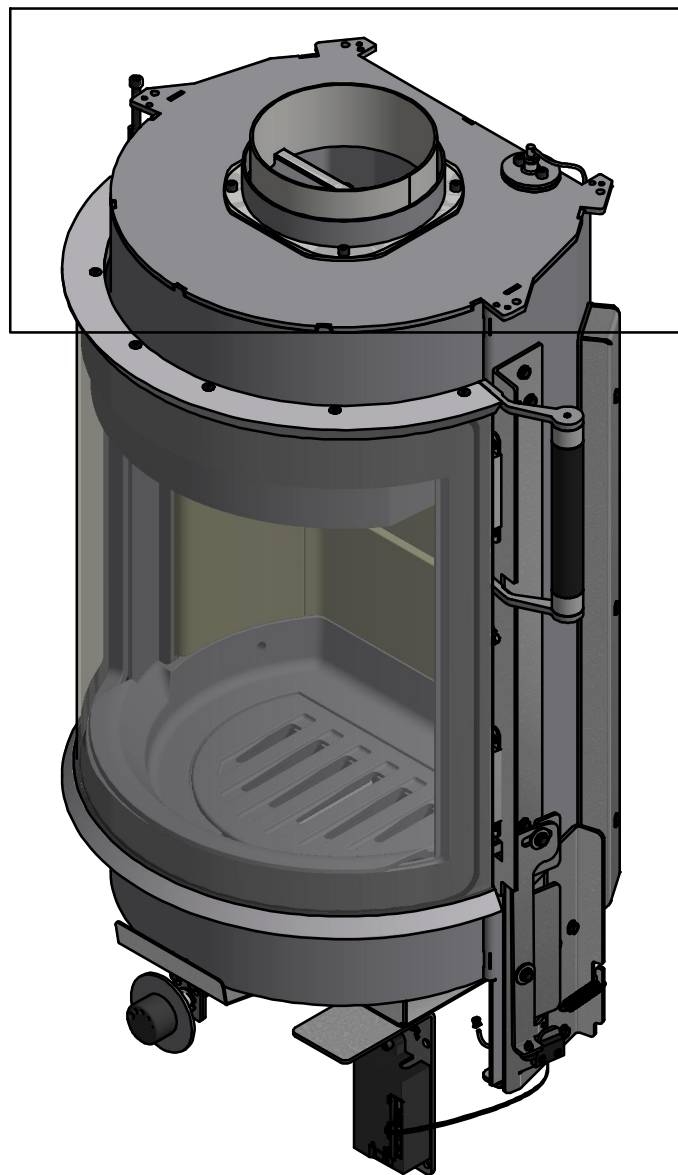

Date: 05-03-2024	Constructed /Changed by: SR
Drawing number: 90067103	

SCAN A/S
DK-5492 Vissenbjerg©

Spare parts & Accessories: Scan 67 1600 mm

Page 3

Page 4

Page 5

Date: 05-03-2024

Constructed /Changed by: SR

Drawing number: 90067103

SCAN A/S
DK-5492 Vissenbjerg©

Spare parts & Accessories: Scan 67 1600 mm

Date: 05-03-2024	Constructed /Changed by: SR
Drawing number: 90067103	

SCAN A/S
DK-5492 Vissenbjerg©

Date: 05-03-2024	Constructed /Changed by: SR
Drawing number: 90067103	

SCAN A/S
DK-5492 Vissenbjerg©

Spare parts & Accessories: Scan 67 1600 mm

Date: 05-03-2024 Constructed /Changed by: SR

Drawing number: 90067103

SCAN A/S
DK-5492 Vissenbjerg©

Spare parts & Accessories: Scan 67 1600 mm

Date: 05-03-2024

Constructed /Changed by: SR

Drawing number: 90067103

SCAN A/S
DK-5492 Vissenbjerg©

Spare parts & Accessories: Scan 67 1000 mm

SPARE PART:	NAME:	SALES NO.:
SP 28	Cover for topplate, BP	51063063
SP 29	Top plate, BP	51063059
SP 30	Side mantle, left 1600 mm, BP	51063073
SP 31	Side mantle, right 1600 mm, BP	51063074
SP 32	Front mantle top 1600 mm, BP	51063081
SP 33	Top cover for base, BP	51063060
SP 34	Front mantle bottom 1600 mm, BP	51063087
SP 35	Backplate complete 1600 mm, BP	51063093
SP 36	USB-C panel mounted	51063101
SP 37	Rubber grommet Mold-0031, 6 pcs.	51063946
SP 38	Silicone tube Ø4/Ø8x11, 10 pcs.	12062225
SP 39	Adjustment screw 19x19 - M8 x 30, 4 pcs.	51046856
SP 40	Screw and bolt kit	51063061