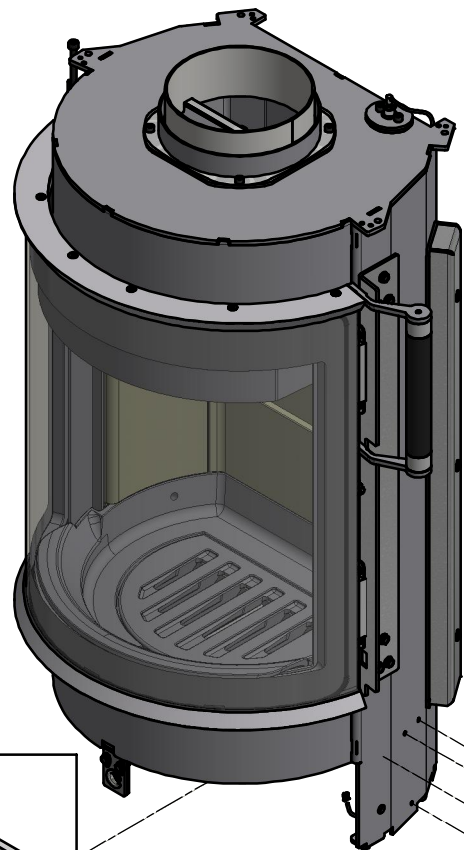

Drawing number: 90067103

SCAN A/S
DK-5492 Vissenbjerg©

Spare parts & Accessories: Scan 67 1600 mm

Date: 05-03-2024	Constructed /Changed by: SR
Drawing number: 90067103	

SCAN A/S
DK-5492 Vissenbjerg©

Date: 05-03-2024	Constructed /Changed by: SR
Drawing number: 90067103	

SCAN A/S
DK-5492 Vissenbjerg©

Spare parts & Accessories: Scan 67 1600 mm

Date: 05-03-2024 Constructed /Changed by: SR

Drawing number: 90067103

SCAN A/S
DK-5492 Vissenbjerg©

Spare parts & Accessories: Scan 67 1600 mm

SCAN A/S
DK-5492 Vissenbjerg©

Date: 05-03-2024	Constructed /Changed by: SR
Drawing number: 90067103	

SCAN A/S
DK-5492 Vissenbjerg©

Spare parts & Accessories: Scan 67 1600 mm

SPARE PART:	NAME:	SALES NO.:
SP 1	Interior smoke outlet Ø150	51037779
SP 2	Exterior smoke outlet Ø160	51063036
SP 3	Glass gasket with tape 8x3 mm, black, 3 m.	51006569
SP 4	Bauart 1 spring	51064847
SP 5	K-Type thermocouple	51063039
SP 6	Kit vermiculite	51063044
SP 7	Pins for baffleplates Ø6x40, 3 pcs.	51062559
SP 8	Astray	51063043
SP 9	Cast iron grate	51063042
SP 10	Cast iron bottom	51063040
SP 11	Gasket for cast iron	51046914
SP 12	Magnet Sm2Co17	51063045
SP 13	Air box	51065603
SP 14	Silicone stopper with 3 grooves, 4 pcs.	51065617
SP 15	Motor stepper, outside	51064426
SP 16	Zensoric control board	51063048
SP 17	Silicone grip for damper	51063054
SP 18	Mechanism closing sensor complete	51065619
SP 19	Magnetic reed sensor	51063049
SP 20	Door sensor magnet	51063050
SP 21	Door without handle	51063041
SP 22	Door glass with gasket	51063055
SP 23	Silicone gasket for front glass, 2 m	51063047
SP 24	Glass cord black soft Ø10 mm w. tape, 2 m.	51063058
SP 25	Glass list aluminium	51063056
SP 26	Gasket textile glass, Ø11 black steel braid, 3 m.	51063586
SP 27	Bracket set for handle	51063057