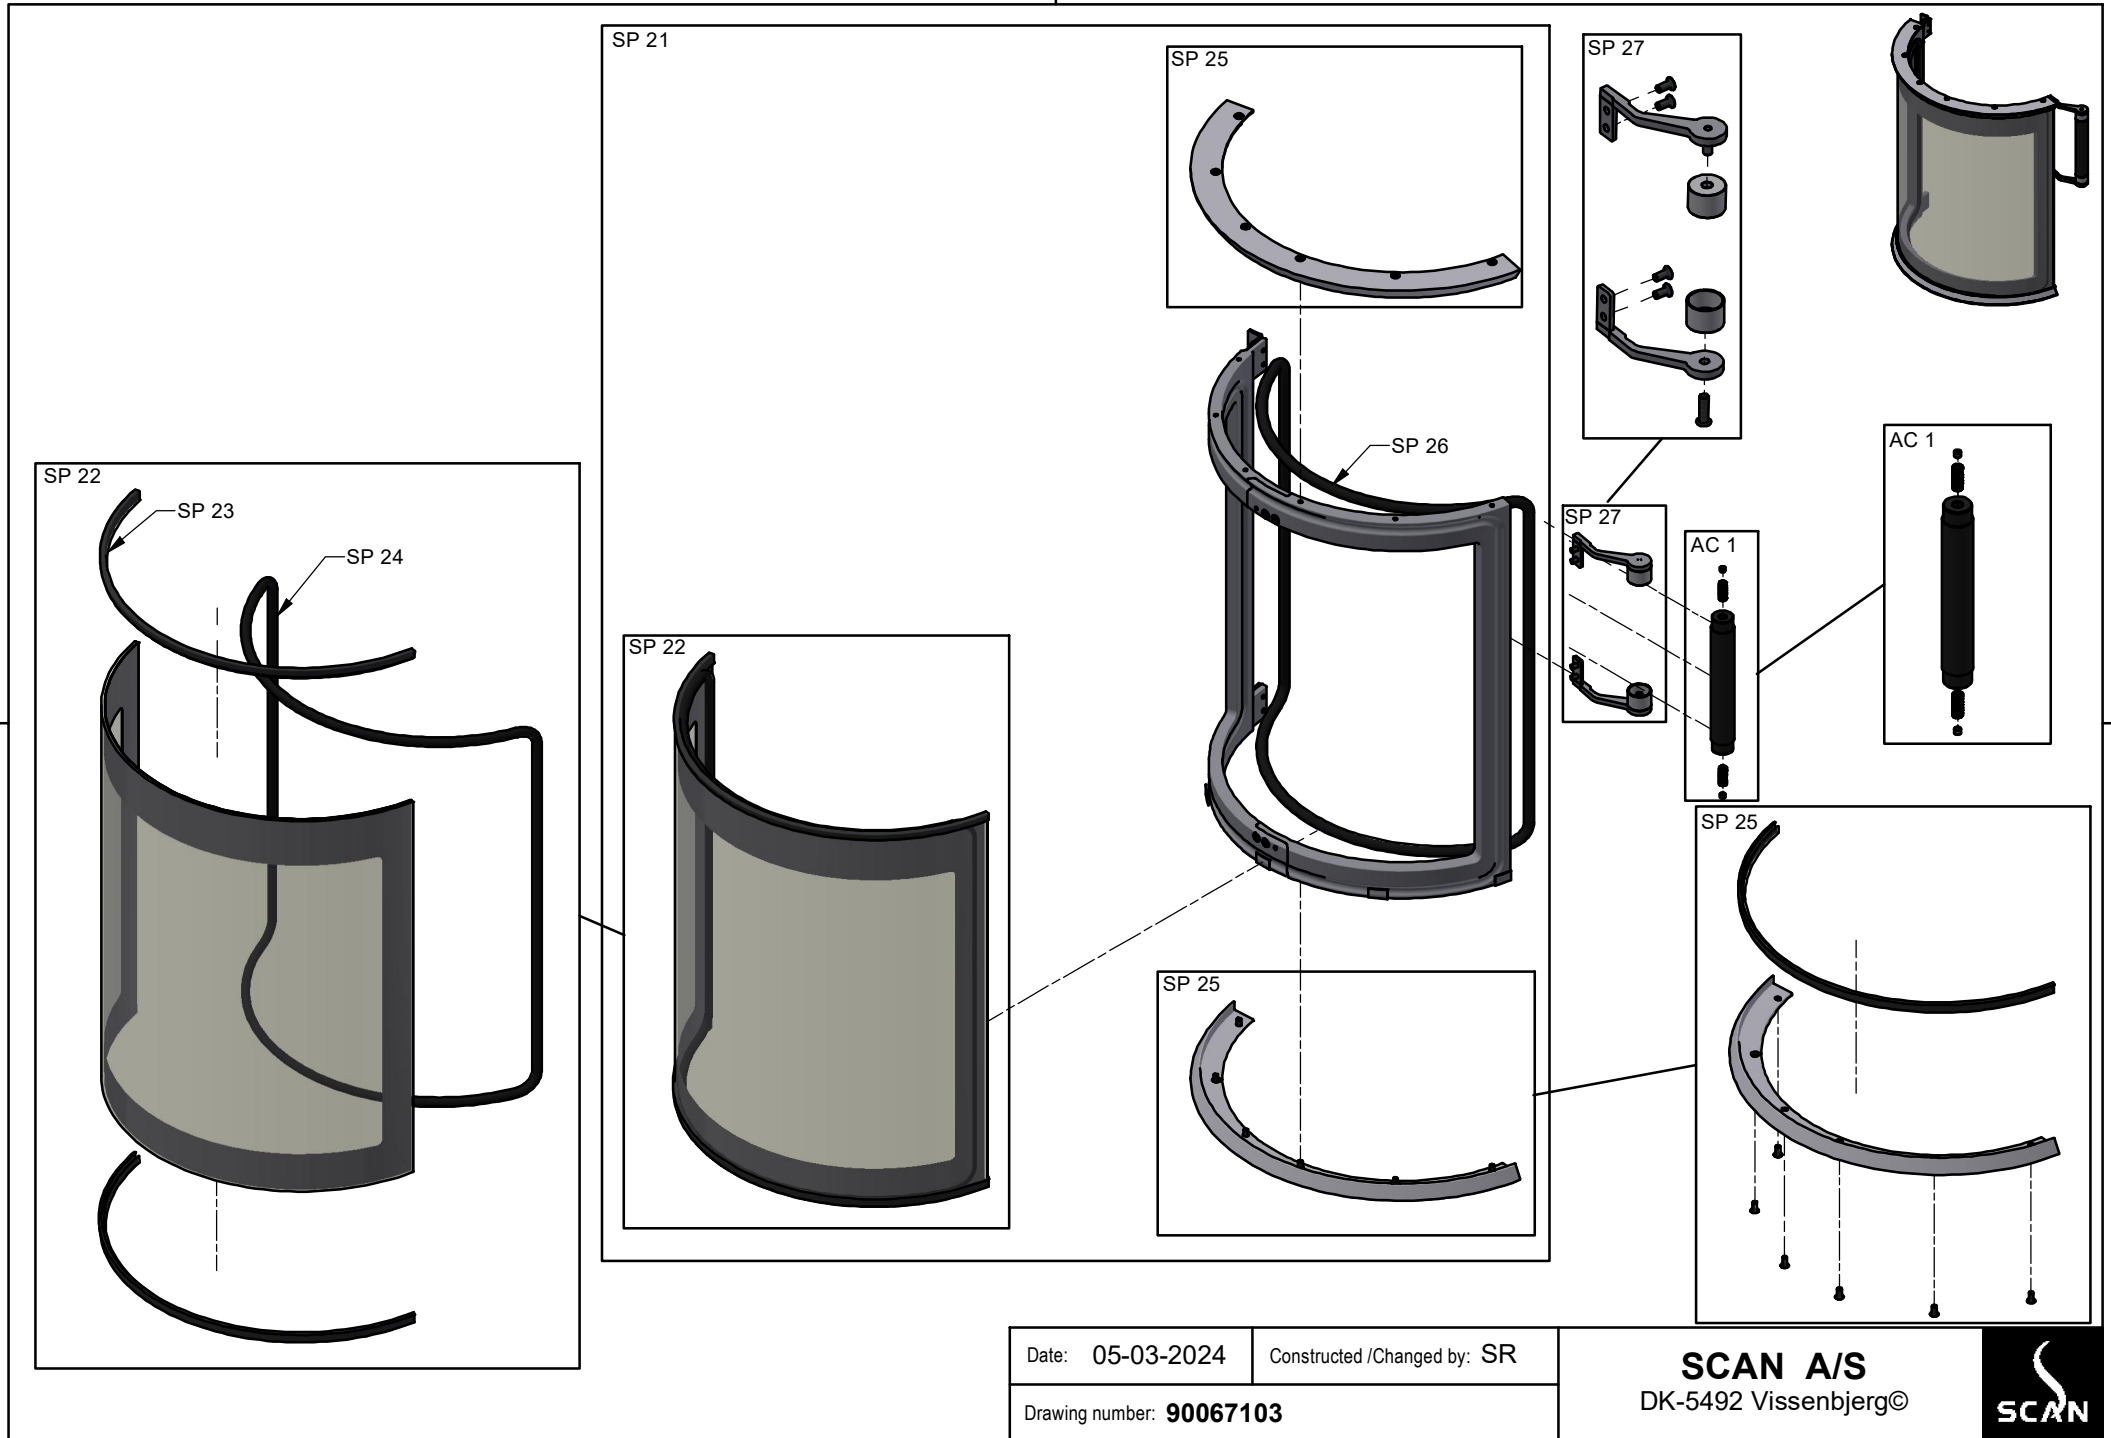

Spare parts & Accessories: Scan 67 1600 mm

Date: 05-03-2024   Constructed /Changed by: SR
Drawing number: 90067103

SCAN A/S
DK-5492 Vissenbjerg©