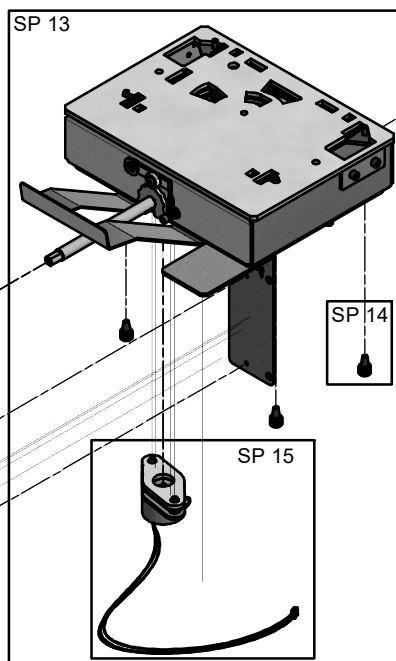

Spare parts & Accessories: Scan 67 1600 mm

Date: 05-03-2024   Constructed /Changed by: SR

Drawing number: 90067103

SCAN A/S
DK-5492 Vissenbjerg©