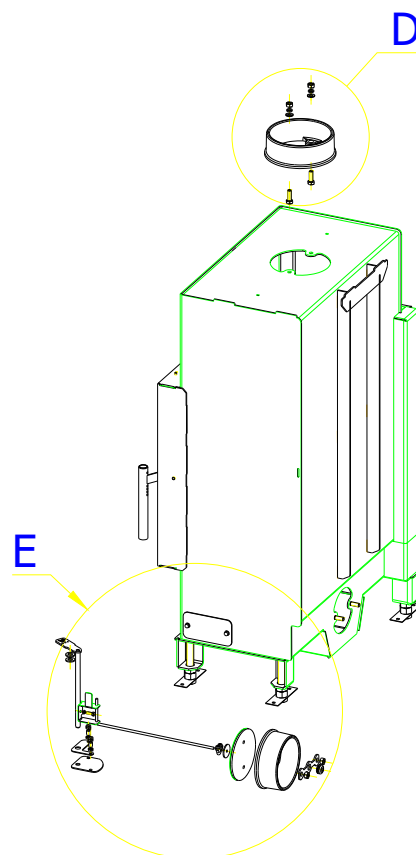

## SPARE PARTS

Spare parts 5003 FL			
Spare part no.	Market name	Scan M3no.	
1	Baffle plate set	50062493	<b>179A_2010_041 + 179A_2010_031</b>
2	Chamotte chamber set FL	50052735	<b>206C_2010_001</b>
3	Grate	50052738	<b>174A_2000_011</b>
4	Handle set	50061498	-
5	Front glass 4x578x402	50052725	<b>632_999_578_402</b>
6	Side glass 4x304x402	50052726	<b>632_999_304_402</b>
7	Glass sealing 15x4 mm, type 7226/5/0/0 - black	50052729	<b>341_414_015_004</b>
8	Door gasket 15x8 mm, type 84205/6/8/0/0 - black	50052731	<b>341_414_012_616</b>
9	Spray black, 400 ml	50053535	-
10	Screw assortment for SC 5000 series	12061534	-

## SPARE PARTS

- A**  
2:5
- CSN\_022929\_7
  - 174E\_0000\_131
  - 174E\_0000\_141
  - CSN\_021729\_5
  - CSN\_021103\_M5X12

- C**  
2:5
- BN\_19\_M6X22
  - 031\_039\_021
  - CSN\_021403\_M6

## SPARE PARTS

**E**  
333:1000

**D**  
1:4