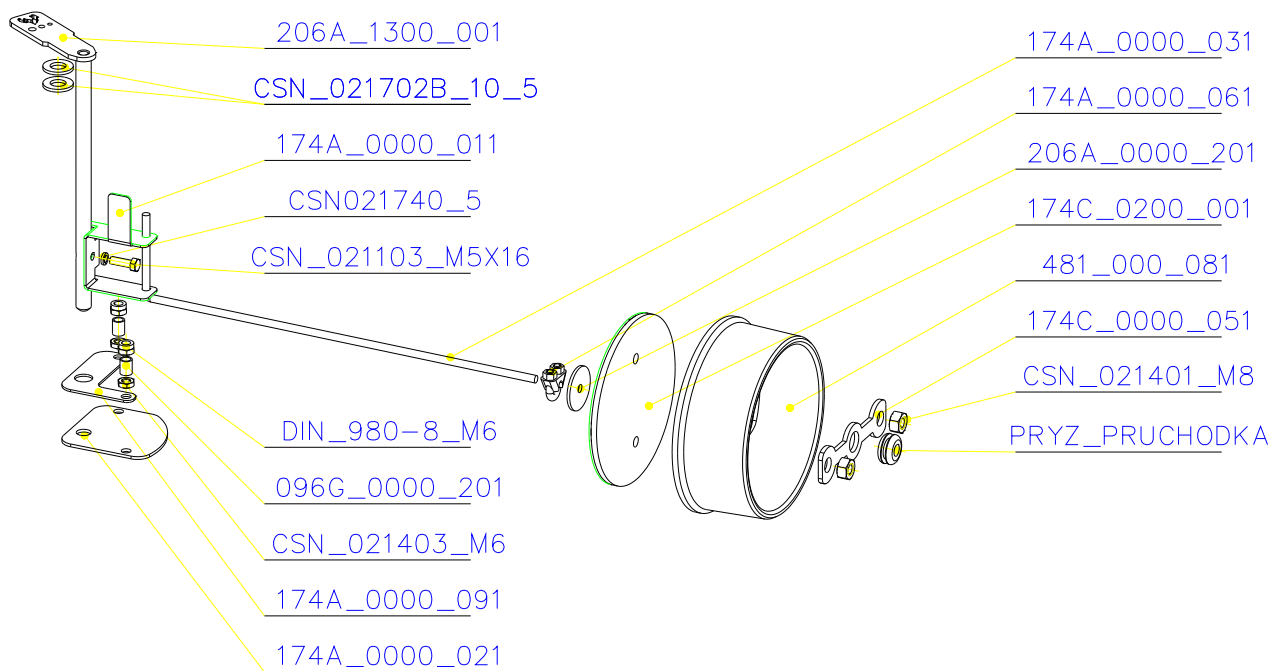

## SPARE PARTS

Spare parts 5003 FL			
Spare part no.	Market name	Scan M3no.	
1	Baffle plate set	50062493	<b>179A_2010_041 + 179A_2010_031</b>
2	Chamotte chamber set FL	50052735	<b>206C_2010_001</b>
3	Grate	50052738	<b>174A_2000_011</b>
4	Handle set	50061498	-
5	Front glass 4x578x402	50052725	<b>632_999_578_402</b>
6	Side glass 4x304x402	50052726	<b>632_999_304_402</b>
7	Glass sealing 15x4 mm, type 7226/5/0/0 - black	50052729	<b>341_414_015_004</b>
8	Door gasket 15x8 mm, type 84205/6/8/0/0 - black	50052731	<b>341_414_012_616</b>
9	Spray black, 400 ml	50053535	-
10	Screw assortment for SC 5000 series	12061534	-

## SPARE PARTS

- A**  
2:5
- CSN\_022929\_7
  - 174E\_0000\_131
  - 174E\_0000\_141
  - CSN\_021729\_5
  - CSN\_021103\_M5X12

- C**  
2:5
- BN\_19\_M6X22
  - 031\_039\_021
  - CSN\_021403\_M6

## SPARE PARTS

**E**  
333:1000

**D**  
1:4