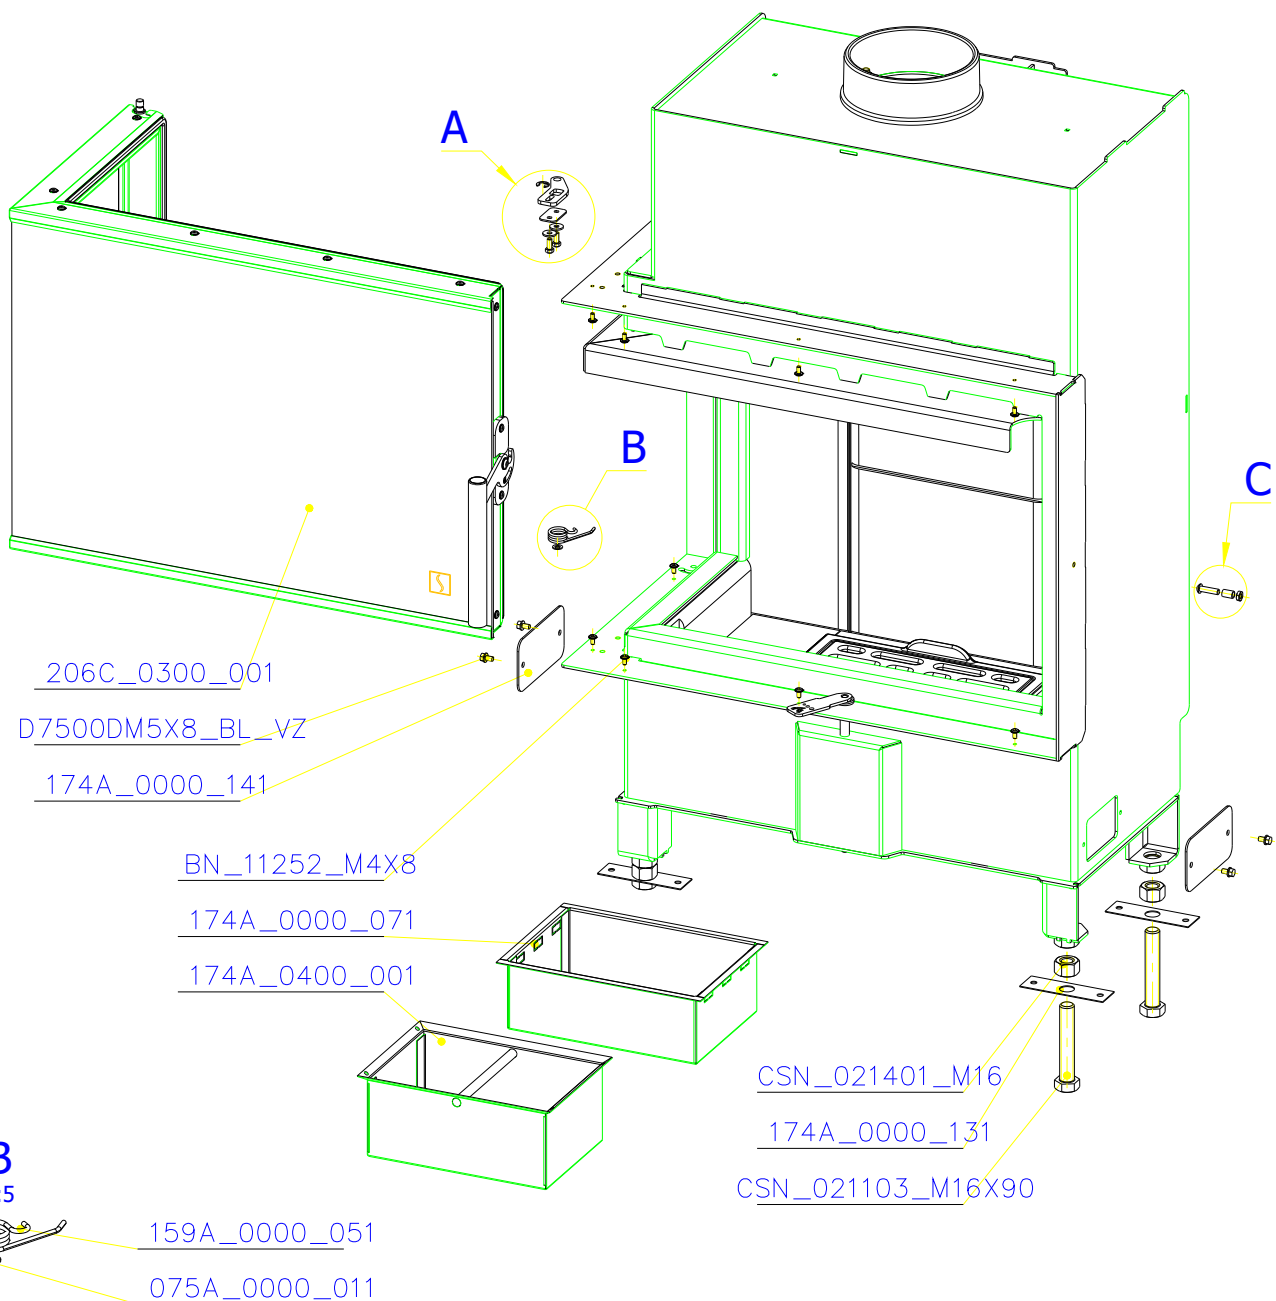

## SPARE PARTS

Spare parts 5003 FL			
Spare part no.	Market name	Scan M3no.	
1	Baffle plate set	50062493	<b>179A_2010_041 + 179A_2010_031</b>
2	Chamotte chamber set FL	50052735	<b>206C_2010_001</b>
3	Grate	50052738	<b>174A_2000_011</b>
4	Handle set	50061498	-
5	Front glass 4x578x402	50052725	<b>632_999_578_402</b>
6	Side glass 4x304x402	50052726	<b>632_999_304_402</b>
7	Glass sealing 15x4 mm, type 7226/5/0/0 - black	50052729	<b>341_414_015_004</b>
8	Door gasket 15x8 mm, type 84205/6/8/0/0 - black	50052731	<b>341_414_012_616</b>
9	Spray black, 400 ml	50053535	-
10	Screw assortment for SC 5000 series	12061534	-

## SPARE PARTS

- A**  
2:5
- CSN\_022929\_7
  - 174E\_0000\_131
  - 174E\_0000\_141
  - CSN\_021729\_5
  - CSN\_021103\_M5X12

- C**  
2:5
- BN\_19\_M6X22
  - 031\_039\_021
  - CSN\_021403\_M6

## SPARE PARTS

**E**  
333:1000

**D**  
1:4